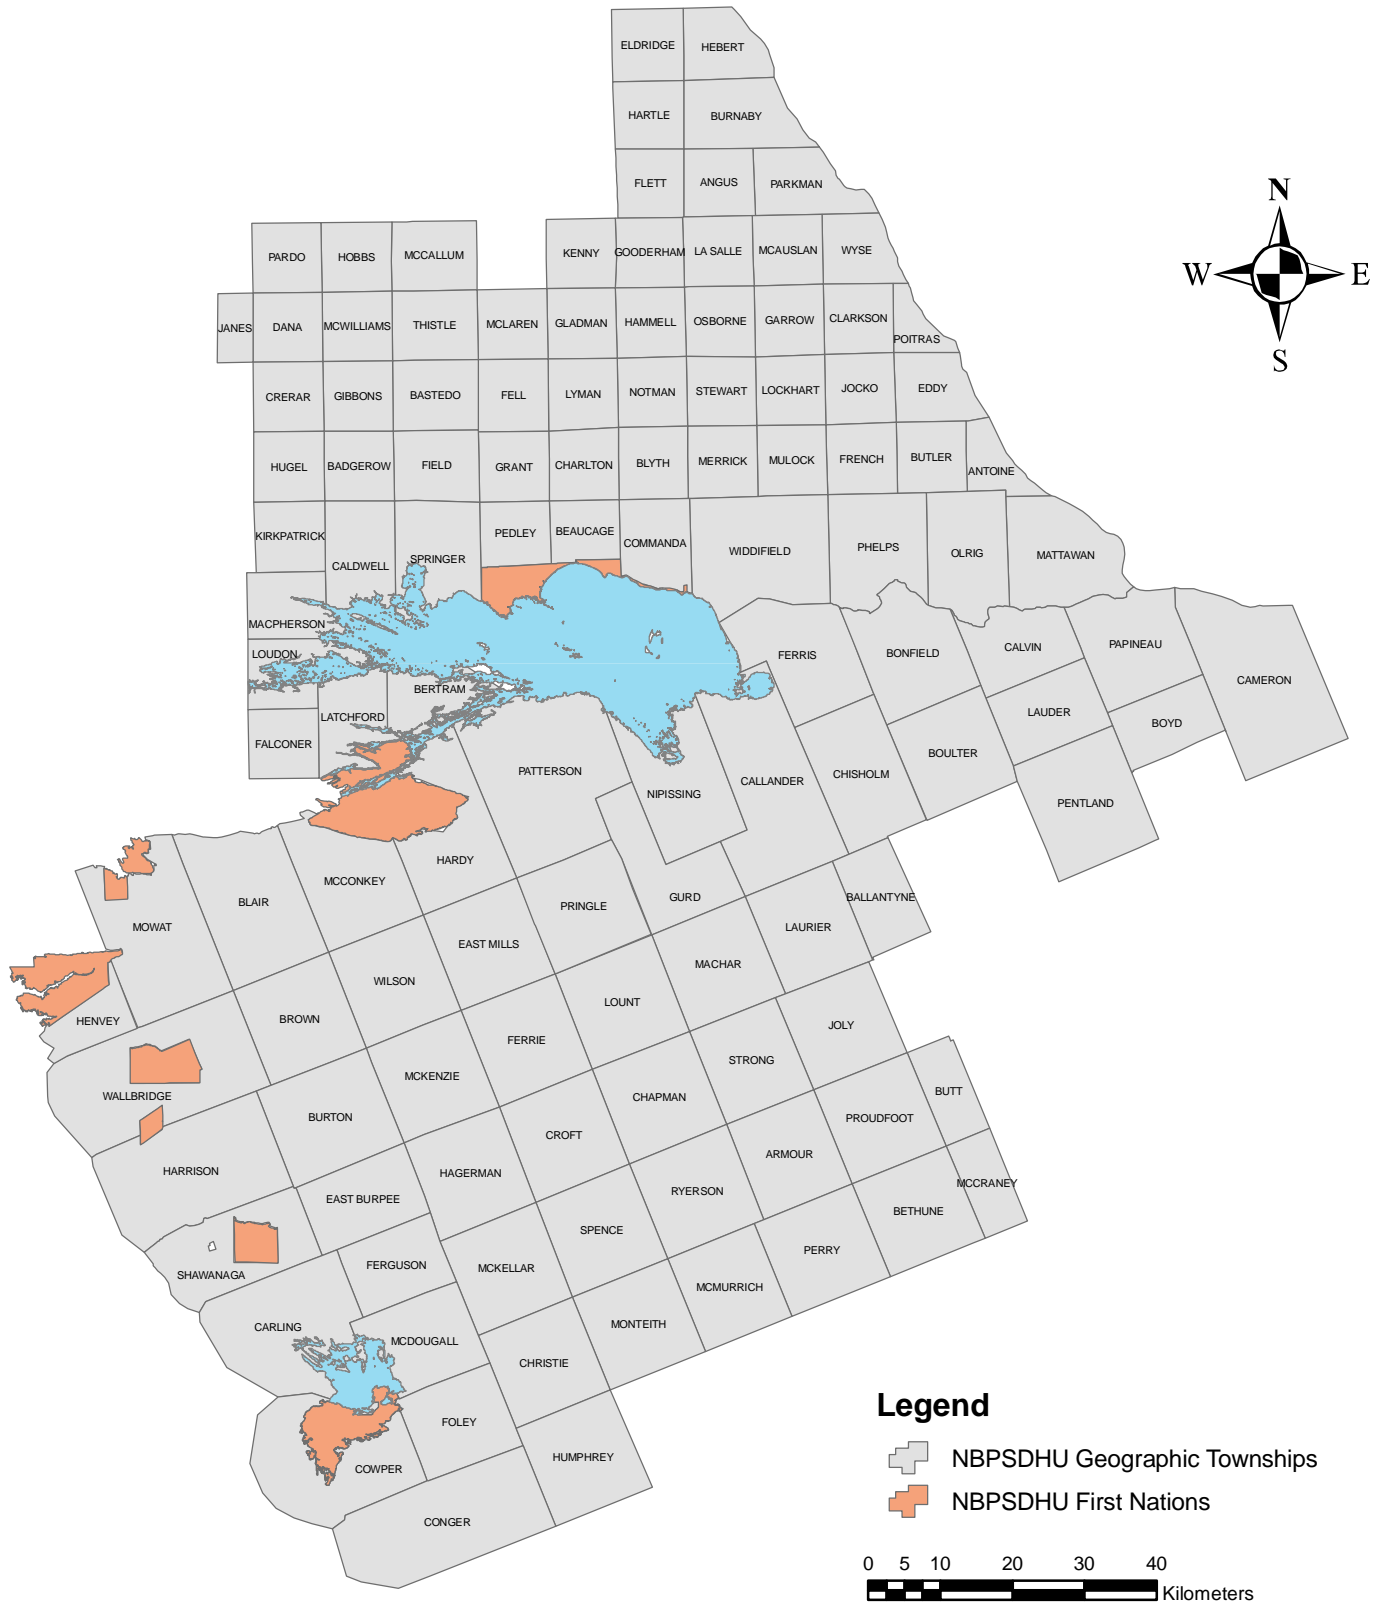

# Townships within the North Bay Parry Sound District Health Unit

Source: Adapted from Statistics Canada, *Boundary Files* 92-160-XWE 2006001, Census year 2006, Released October 18, 2006; and Ontario Land Information Directory, *Township and Unorganized Area Fabric for Ontario File*, Released November, 2005. Created by: North Bay Parry Sound District Health Unit April 27, 2010), Using ArcGIS, Version 9.3.1 (Environmental Systems Research Institute, Inc. Redlands, Calif.). North Bay, Ontario. NBPSDHU.